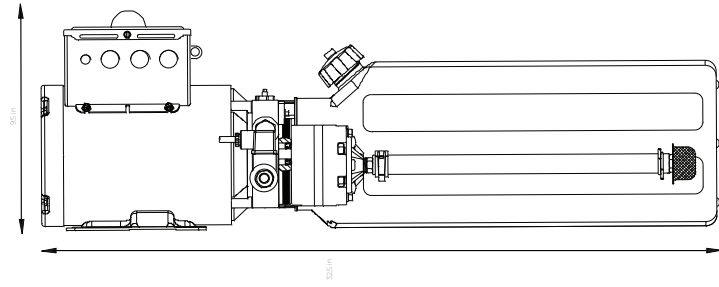

**Standard Door Power Unit Options  
Single Phase**

**3HP Power Unit**

Input Power - 220/230 V  
Breaker Size - 30 Amps

**5HP Power Unit**

Input Power - 220/230 V  
Breaker Size - 30 Amps

For more information, please contact us at [info@powerliftdoors.com](mailto:info@powerliftdoors.com) or visit our website: