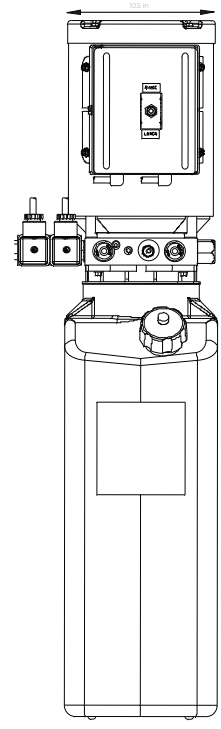

**Standard Door Power Unit Options  
Single Phase**

**3HP Power Unit**

Input Power - 220/230 V  
Breaker Size - 30 Amps

**5HP Power Unit**

Input Power - 220/230 V  
Breaker Size - 30 Amps

For more information, please contact us at [info@powerliftdoors.com](mailto:info@powerliftdoors.com) or visit our website: