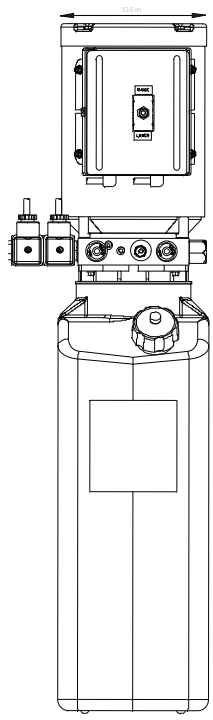

**Standard Door Power Unit Options  
Single Phase**

**3HP Power Unit**

Input Power - 220/230 V  
Breaker Size - 30 Amps

**5HP Power Unit**

Input Power - 220/230 V  
Breaker Size - 30 Amps

For more information, please contact us at [info@powerliftdoors.com](mailto:info@powerliftdoors.com) or visit our website: