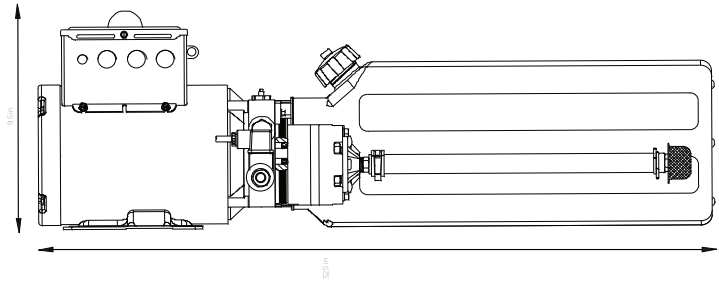

**Standard Door Power Unit Options  
Single Phase**

**3HP Power Unit**

Input Power - 220/230 V  
Breaker Size - 30 Amps

**5HP Power Unit**

Input Power - 220/230 V  
Breaker Size - 30 Amps

For more information, please contact us at [info@powerliftdoors.com](mailto:info@powerliftdoors.com) or visit our website: